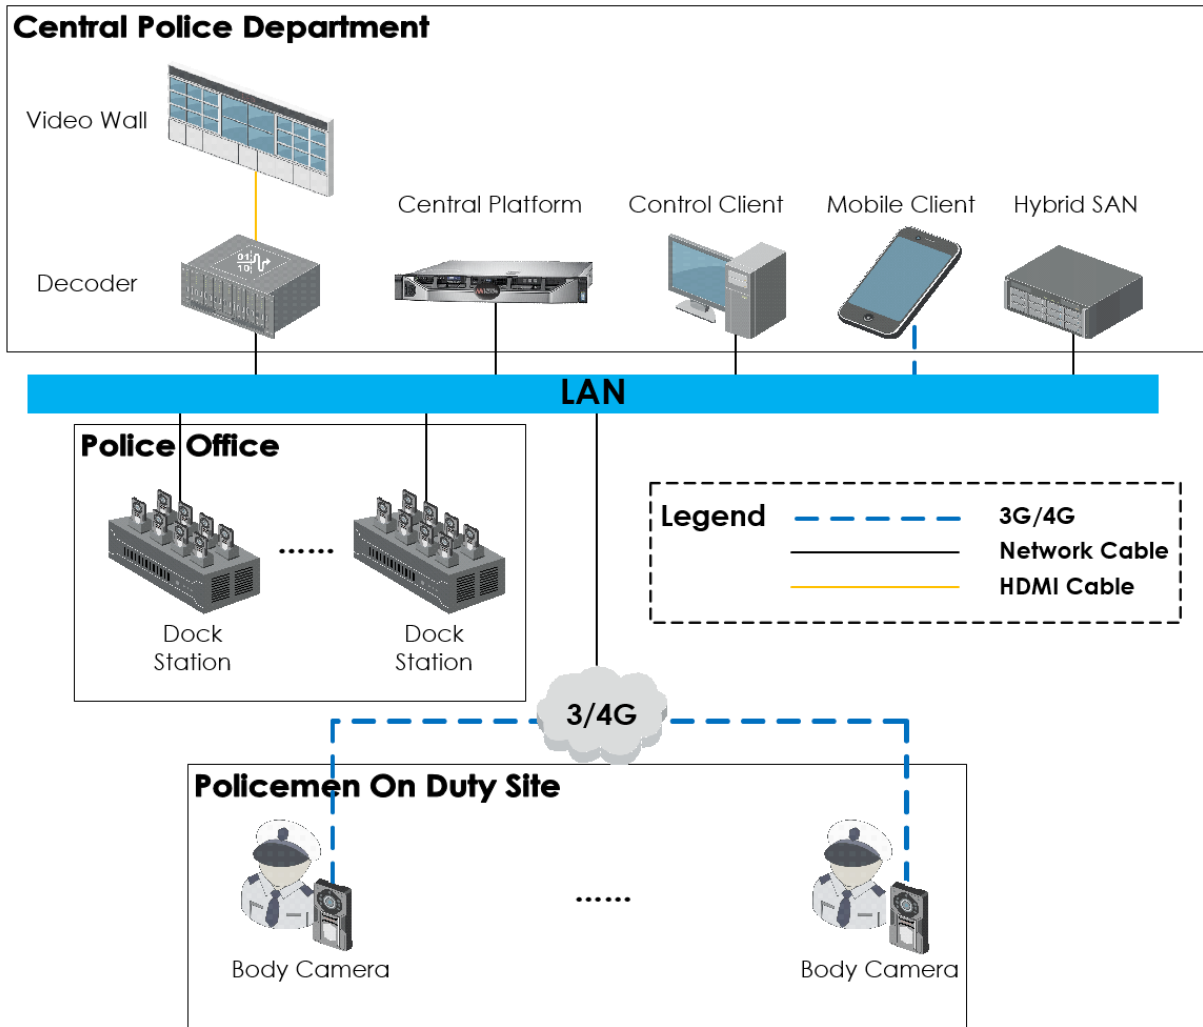

Typical Application

Accessories (Extra charge)

Plastic Clip DS-MH1710-N1-MG	Metal Clip DS-MH1710-N1-S	chest harness	Vehicle mount CS-SMT-CARA	Motorcycle/Bicycle bracket	Cradle DS-MH1411-N1
					Standby battery Re-LiB, DV-04, 3300mAH, 3.8V