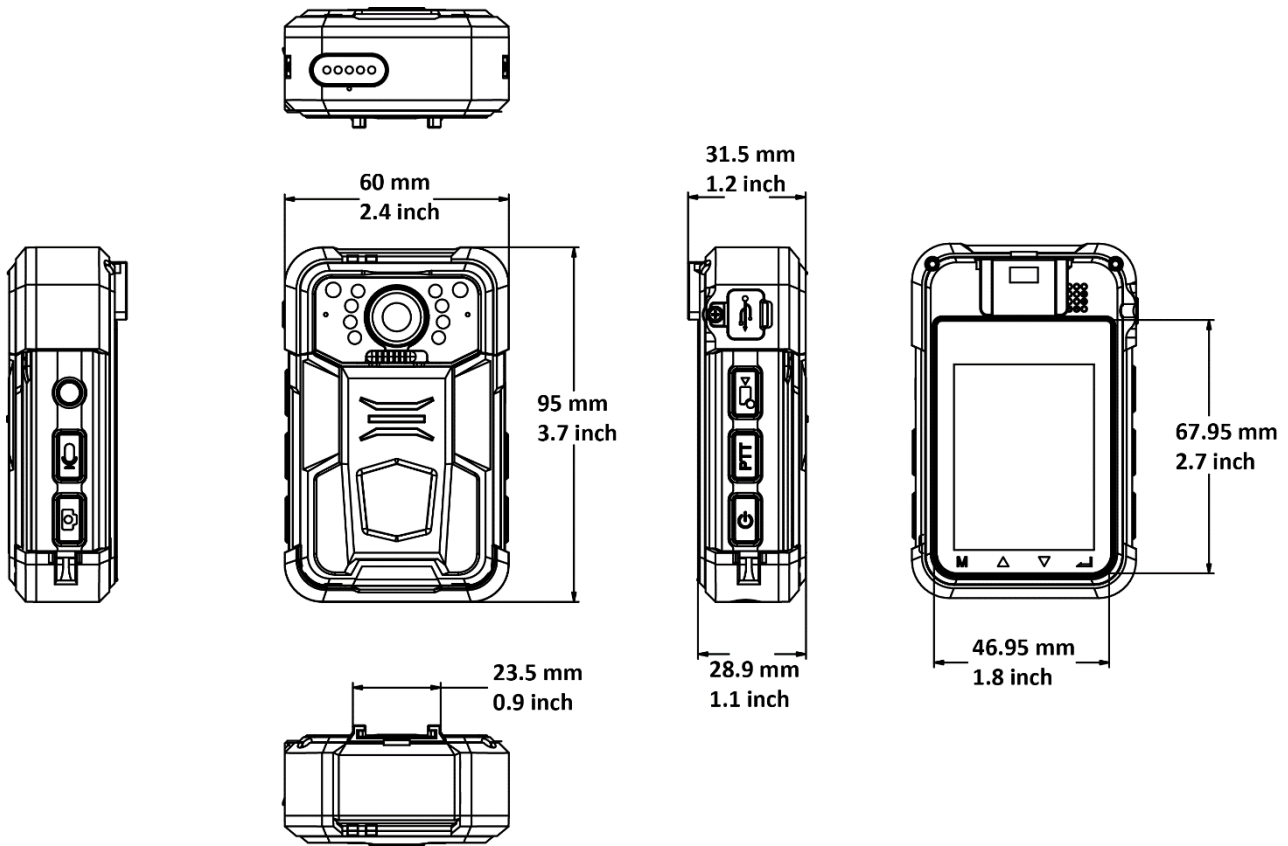

Dimensions

Distributed by

HIKVISION®

Headquarters

No.555 Qianmo Road, Binjiang District,
Hangzhou 310051, China
T +86-571-8807-5998
overseasbusiness@hikvision.com

Hikvision USA
T +1-909-895-0400
sales.usa@hikvision.com

Hikvision Australia
T +61-2-8599-4233
salesau@hikvision.com

Hikvision India
T +91-22-28469900
sales@pramahikvision.com

Hikvision Canada
T +1-866-200-6690
sales.canada@hikvision.com

Hikvision Thailand
T +662-275-9949
sales.thailand@hikvision.com

Hikvision Europe
T +31-23-5542770
sales.eu@hikvision.com

Hikvision Italy
T +39-0438-6902
info.it@hikvision.com

Hikvision Brazil
T +55 11 3318-0050
Latam.support@hikvision.com

Hikvision Turkey
T +90 (216)521 7070- 7074
sales.tr@hikvision.com

Hikvision Malaysia
T +601-7652-2413
sales.my@hikvision.com

Hikvision UK & Ireland
T +01628-902140
sales.uk@hikvision.com

Hikvision South Africa
Tel: +27 (10) 0351172
sale.africa@hikvision.com

Hikvision France
T +33(0)1-85-330-450
info.fr@hikvision.com

Hikvision Kazakhstan
T +7-727-9730667
nikia.panfilov@hikvision.ru

Hikvision Vietnam
T +84-974270888
sales.vt@hikvision.com

Hikvision UAE
T +971-4-4432090
salesme@hikvision.com

Hikvision Singapore
T +65-6684-4718
sg@hikvision.com

Hikvision Spain
T +34-91-737-16-55
info.es@hikvision.com

Hikvision Tashkent
T +99-87-1238-9438
uzb@hikvision.ru

Hikvision Hong Kong
T +852-2151-1761
info.hk@hikvision.com

Hikvision Russia
T +7-495-669-67-99
saleru@hikvision.com

Hikvision Korea
T +82-(0)31-731-8817
sales.korea@hikvision.com

Hikvision Poland
T +48-22-460-01-50
info.pl@hikvision.com

Hikvision Indonesia
T +62-21-2933759
Sales.Indonesia@hikvision.com

Hikvision Colombia
sales.colombia@hikvision.com